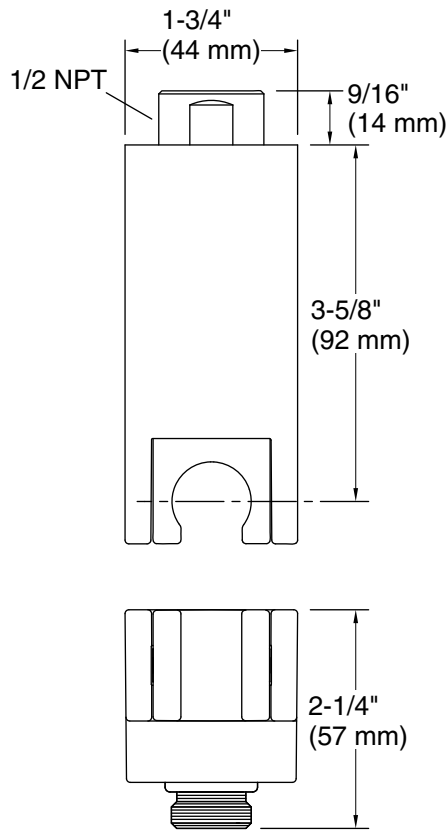

Technical Information

All product dimensions are nominal.

Drain included: No